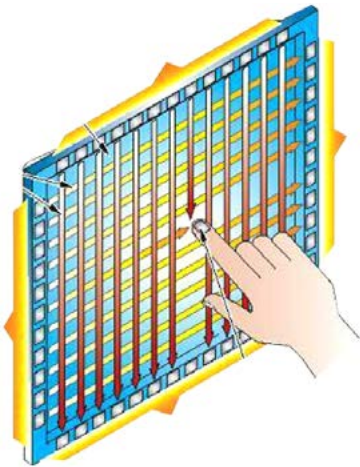

Fits 42-65" Televisions & Digital Monitors

The TV Shield PRO Portrait Touch is a weatherproof, secure, and robust outdoor touch screen display and weatherproof TV enclosure that is made in the USA. We have combined The TV Shield PRO Portrait enclosure and our IP-65 rated IR touch frame to offer the best solution for vertical outdoor touch screen needs. With The TV Shield PRO Portrait Touch you can use any standard off the shelf flat screen TV, completely enclose it and turn it into an indoor or outdoor interactive touch screen. Featuring extremely tough metal housing that encases the TV and a high strength shatterproof anti-glare polycarbonate front shield, this innovative water-resistant interactive display solution eliminates the risk of having to replace an expensive outdoor touch screen TV or interactive digital sign if the screen breaks. The TV Shield PRO Portrait also allows you to enjoy the newest TV technologies on the TV of your choice, rather than being restricted by the technology lag of weatherproof TVs.

The TV Shield PRO Portrait IR Touch Frame:

Our touch frame can turn almost any computer imaged surface into a touch interactive device. Examples of "computer imaged surface" include flat panel displays (LCD, LED, plasma), all-in-one PCs, projection screens, video walls, whiteboards or white walls - up to 200" diagonally. It is compatible with Windows, Mac, Linux, and Android.