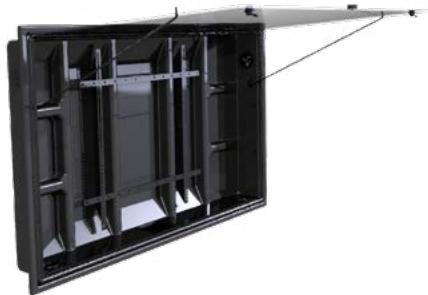

Our universal TV enclosures are the most affordable solution for integrating a TV into almost any outdoor environment or living space.