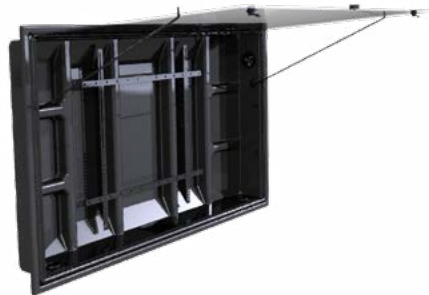

Our universal TV enclosures are the most affordable solution for integrating a TV into almost any outdoor environment or living space.